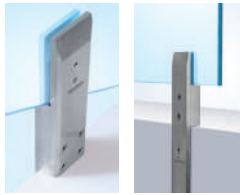

*Glass Toughen Compulsary.

Applications

Staircase, Balcony, Terrace

Small Stud can't be used in staircase.

TRA 65 S/R

Side Mounting Stud

Steel Grade	304L / 316L
Finish	Gloss / Matt
Color	Multiple
Use	Medium to Heavy
Glass Thickness	10mm & 12mm
Glass Height	As Per Height Situation