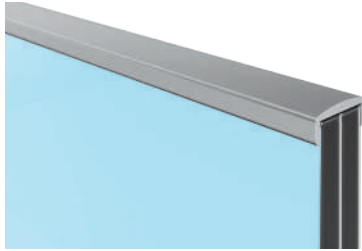

*Glass Toughen Compulsary.

Applications

*Residential Spaces, Bungalows, Offices,
Restaurant, Staircase, Balcony, Terrace*

MABL SPIDER

Round

Square

Flat

Oval