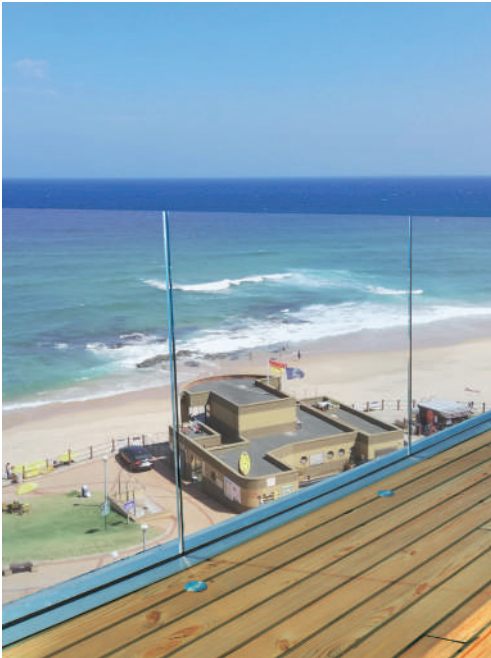

Transline 30

Concealed System

Color	Multiple
Use	Heavy
Glass Thickness	12mm upto 16.5mm
Glass Height	Upto 1200mm

*Glass Toughen Compulsary.

Applications

*Residential Spaces, Villas, Bungalows,
Apartments, Restaurant*