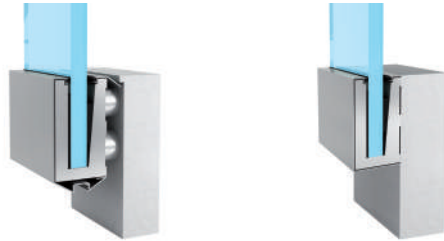

Side Mounting System

Color	Multiple
Use	Heavy
Glass Thickness	12mm upto 25.5mm
Glass Height	Upto 1220mm

*Glass Toughen Coumpulsary.

Applications

Public spaces like Malls, Airports, Hospitals,
High Rise Buildings, Hotels, Resorts,