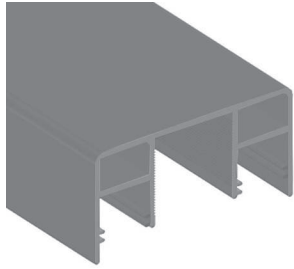

Rectangular LED