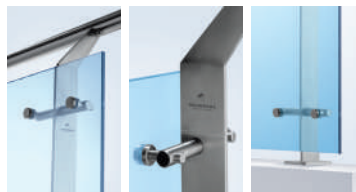

Applications

*Residential Spaces, Bunglows, Offices,
Restaurant, Mall, Balcony, Terrace*