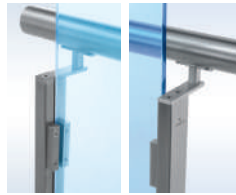

Applications

*Residential Spaces, Bunglows, Offices,
Restaurant, Staircase, Balcony, Terrace*