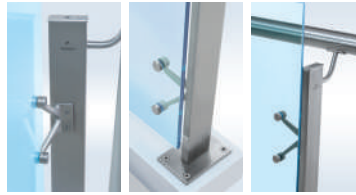

Applications

*Residential Spaces, Bungalows, Offices,
Restaurant, Staircase, Balcony, Terrace*

MABL SPIDER