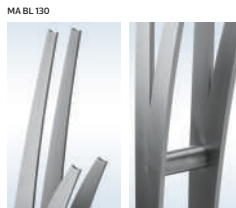

Applications

*Residential Spaces, Bunglows, Offices,
Restaurant, Staircase, Balcony, Terrace*