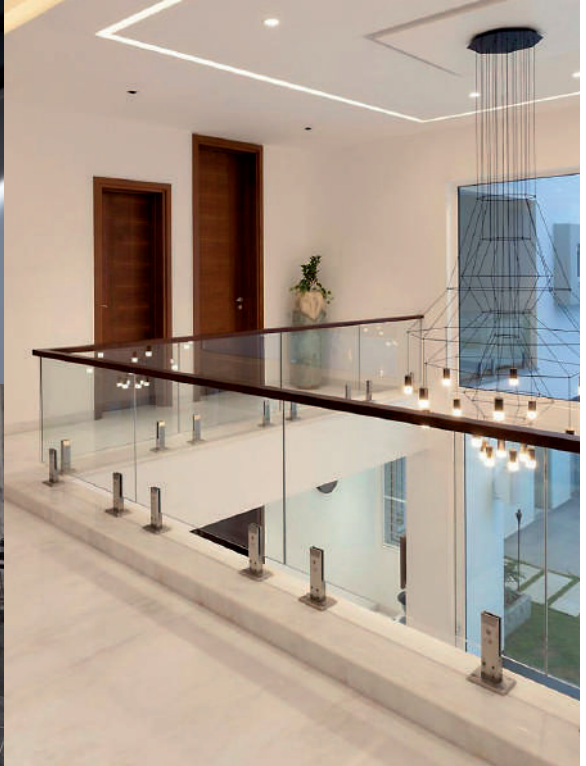

HM
Innovation

All Building Solutions under one roof

TransLine®

Transline 10 S	10
Transline 10 R	10
Transline 20	11
Transline 20 RH	11
Transline 20 RV	12
Transline 30	12
Transline 30 RH	13
Transline 30 RV	13
Transline 50 S	14
Transline CC	14
Transline 60	15
Transline 60 N	15
Transline 80	16
Transline 90	16
Transline 100	17

Balustrade Railing Systems

MABL 010	23
MABL 020	23
MABL 030	24
MABL 040	24
MABL 050 R/S	25
MABL 060	25
MABL 070	26
MABL 070-2A	26
MABL 080	27
MABL 090	27
MABL 100	28
MABL 110	28
MABL 120/120D	29
MABL 130	29
MABL 140	30
MABL 150	30
MABL 160	31
MABL 170	31
MABL 180	32

Glass Railing Systems

TRA 61R - 61S	18
TRA 63 S/B	18
TRA 63 HEXA	19
TRA 63 FIN	19
TRA 64 S/B	20
TRA 65 S/R	20
TRA 66 S/B	21
TRA 67 S/B	21
TRA 70 R	22
TRA 71 S	22

MABL 190	32
MABL SPIDER	33