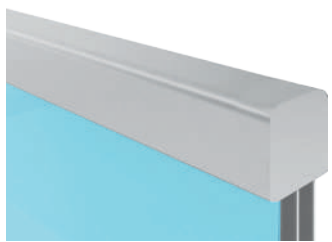

*Glass Toughen Compulsary.

Applications

*Residential Spaces, Bungalows, Offices,
Restaurant, Staircase, Balcony, Terrace*

MABL SPIDER

Round

Square

Flat

Oval