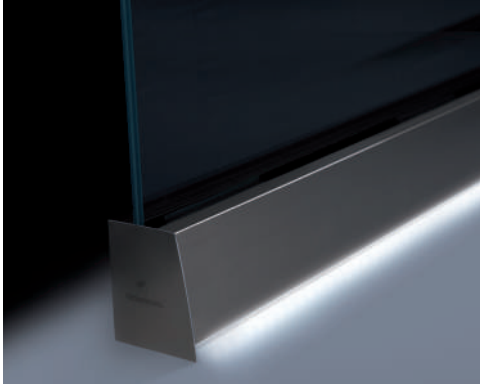

HM
Innovation

All Building Solutions under one roof

TransLine®

Transline 10 S	10
Transline 10 R	10
Transline 20	11
Transline 20 RH	11
Transline 20 RV	12
Transline 30	12
Transline 30 RH	13
Transline 30 RV	13
Transline 50 S	14
Transline CC	14
Transline 60	15
Transline 60 N	15
Transline 80	16
Transline 90	16
Transline 100	17

Balustrade Railing Systems

MABL 010	23
MABL 020	23
MABL 030	24
MABL 040	24
MABL 050 R/S	25
MABL 060	25
MABL 070	26
MABL 070-2A	26
MABL 080	27
MABL 090	27
MABL 100	28
MABL 110	28
MABL 120/120D	29
MABL 130	29
MABL 140	30
MABL 150	30
MABL 160	31
MABL 170	31
MABL 180	32

Glass Railing Systems

TRA 61R - 61S	18
TRA 63 S/B	18
TRA 63 HEXA	19
TRA 63 FIN	19
TRA 64 S/B	20
TRA 65 S/R	20
TRA 66 S/B	21
TRA 67 S/B	21
TRA 70 R	22
TRA 71 S	22

MABL 190	32
MABL SPIDER	33