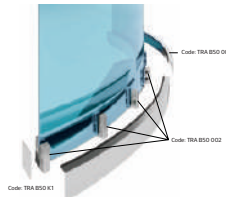

Montage Details