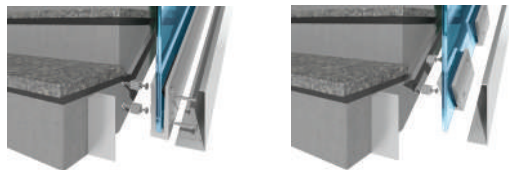

Transline 90

Side Mounting System

Color	Multiple
Use	Heavy
Glass Thickness	12mm upto 25.5mm
Glass Height	Upto 1200mm

*Glass Toughen Coumpulsary.

Applications

*Public spaces like Malls, Airports, Hospitals,
High Rise Buildings, Hotels, Resorts,*